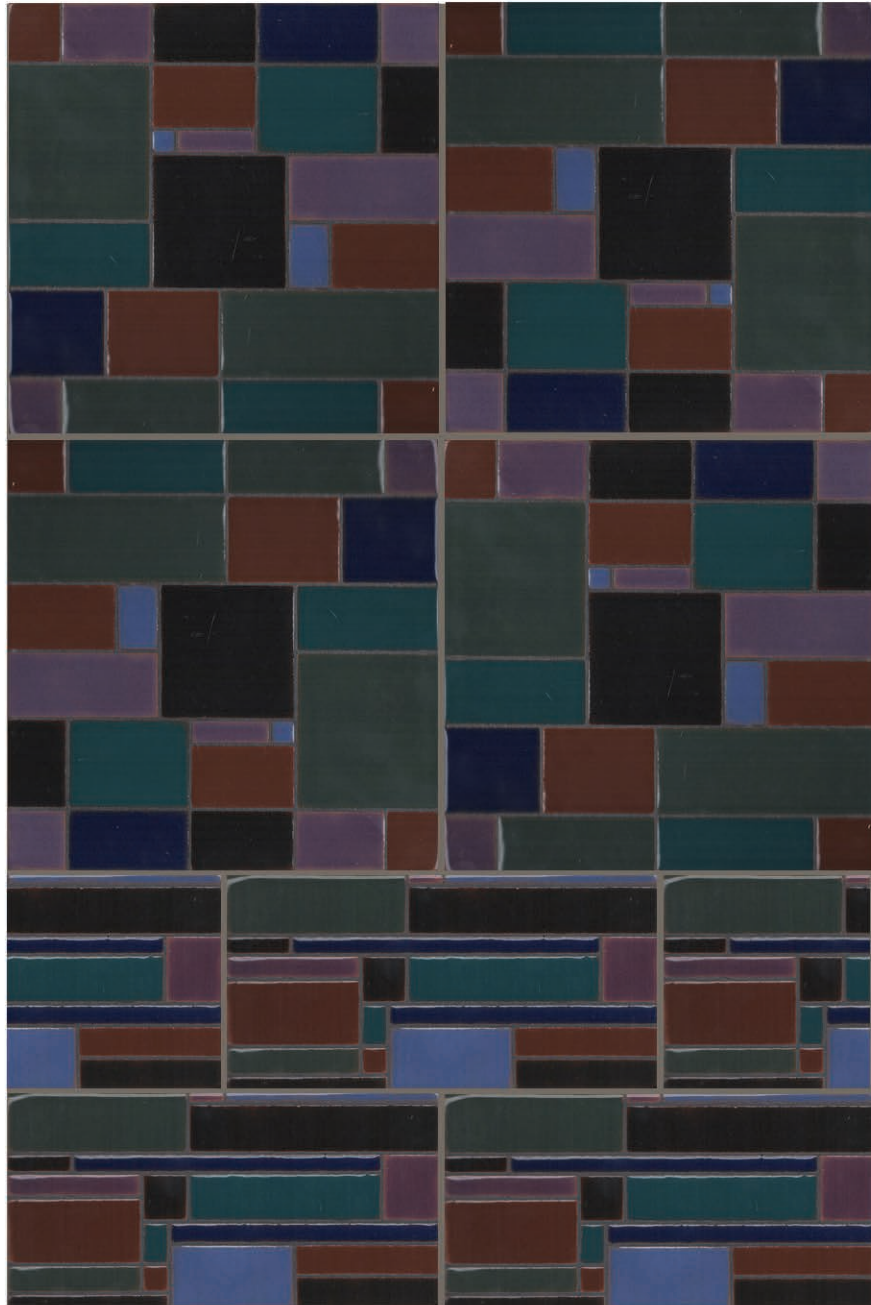

Laura Gottwald for Native Tile Display Board 6: LG& Case Study

#LG6 Case Study 6x6 CW7 Malibu G (rotated)
#LG6 Case Study 3x6 CW7 Malibu G