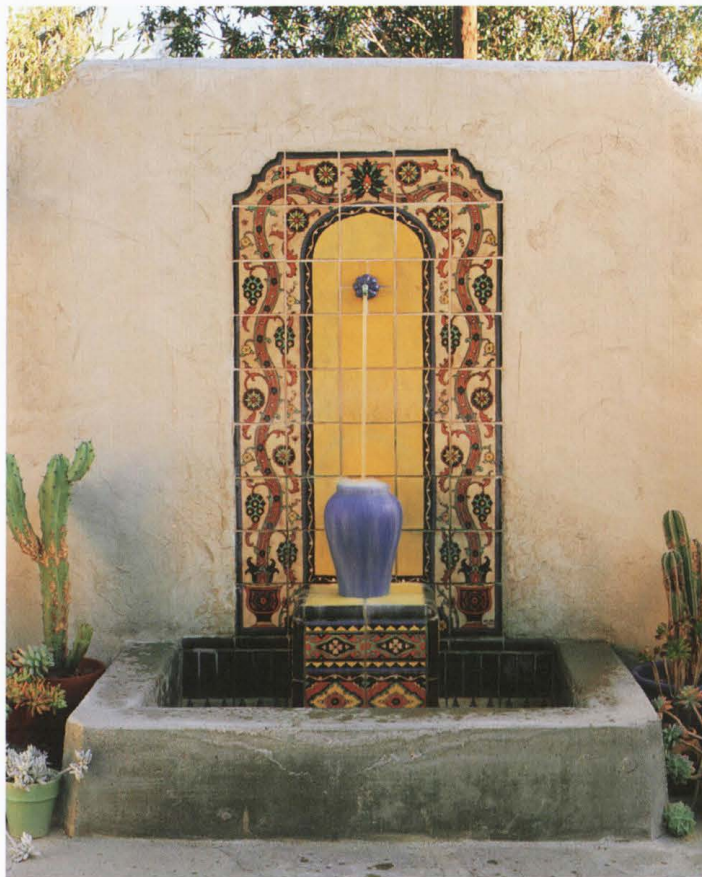

500 TILES

An Inspiring Collection of International Work

A LARK CERAMICS BOOK

Diana Watson

Mujedar Fountain | 2005

54 X 30 INCHES (137.2 X 76.2 CM)

Ram press-molded terra cotta; electric fired, cone 05; silkscreened pattern outline; hand-glazed custom glazes

PHOTOS BY EDMUND BARR